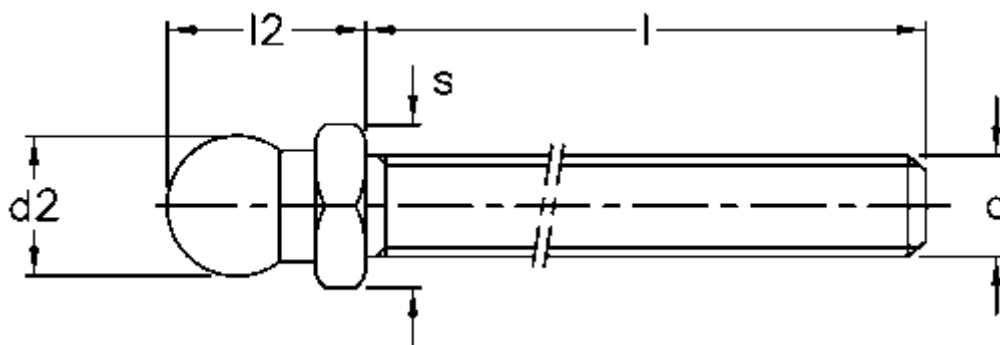

Article number: 2310302521

Description: E+G Threaded stem, Zinc-plated steel  
SM-14-M16x68

## Measures

$d = M16$

$d_2 = 13.9$

$l = 68$

$l_2 = 20$

$s = 16$